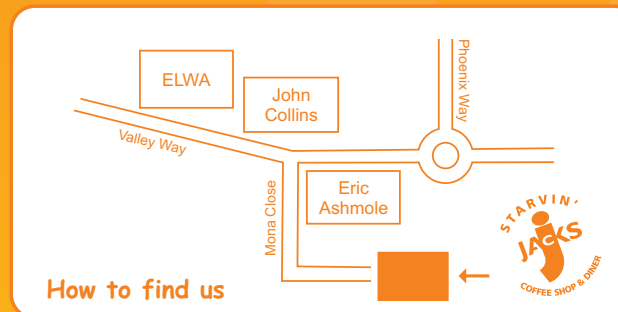

Bacon & Cheddar Cheese

BLT (Bacon, Lettuce & Tomato)

V 🍌 Cheese & Beans

LF Chicken Tikka & Mayo

😊 Chicken Tikka with Mint Yoghurt

LF Chicken, Mayo & Sweetcorn £2.50

LF Chicken, Tomato & Pesto Mayo
Corned Beef & English Mustard

V 🍌 Egg Mayo & Watercress

Ham & Dijon Mustard

LF Tuna, Mayo & Sweetcorn or Onion

😊 Turkey & Cranberry

V 🍌 Brie & Cranberry

V 🍌 Feta Cheese Salad with Olives
Ham, Cheese & Pineapple

V 🍌 Mozzarella, Tomatoes & Basil
Pastrami & Gherkin £2.50

LF Big Jack (Roast Beef, Cheddar, Tomato, Lettuce, Gherkin & Mayo)

😊 Tinned Salmon & Cucumber

Welsh Roast Beef & Horseradish

LF Bacon, Chicken & Mayo

Coronation Chicken £2.50

LF 😊 Prawn & Mayo

LF **V** 🍌 Stilton Cheese & Red Grape

Hot Filled Jacket Potatoes

We offer a choice of hot filling every day! For today's choice see counter or ask one of the team. Examples include...

Bolognese, Chicken Curry, Chilli, Sweet & Sour Chicken £2.50

JACKS Sweet Counter

Yoghurt Topped Fruit Flapjacks	0.90
Chocolate & Caramel Shortbread	0.90
Toasted Cinnamon & Raisin Bagel	0.50
Toasted Teacake	0.50
Crisps	0.40
Chunky Kit Kat	0.40
Tracker Bars	0.40

Key:

- **V** Vegetarian Option
- LF Low Fat Mayonnaise/Cottage Cheese
- 😊 Healthy Recommendation

All products may contain nuts

Unit 1, Gilsea Park, Mona Close, Swansea Enterprise Park
Tel/Fax : 01792 790190

Hours of Opening
Monday to Friday 7am - 3pm

Designed & Printed by 123 Print Swansea (01792 417430)

FREE DELIVERY
FRESHLY MADE TO ORDER
Tel/Fax:
01792 790190
Mobile: 07976 920893

TAKEOUT MENU

Starvin' Jacks